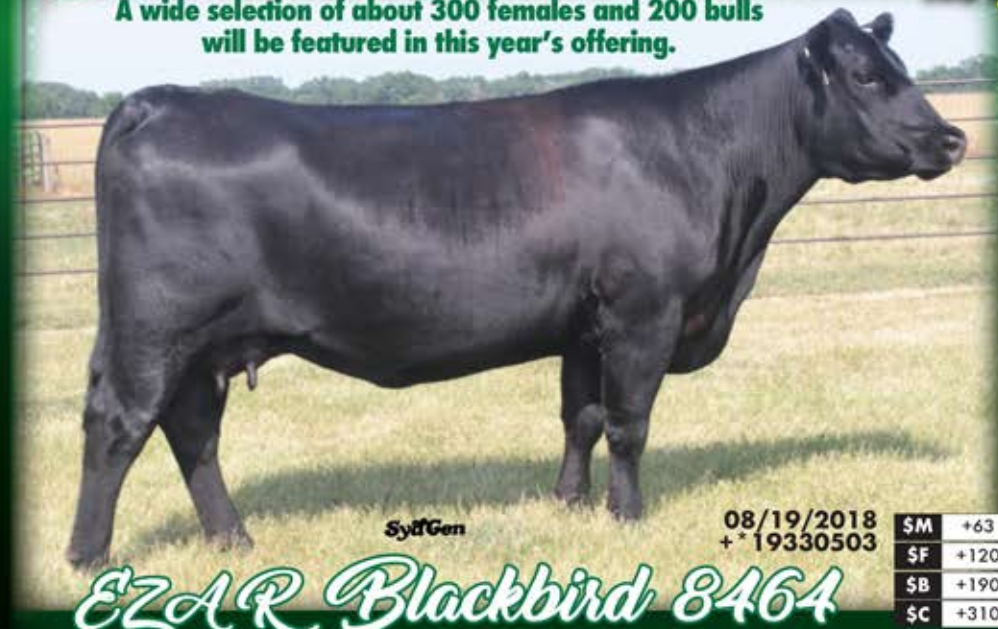

Looking Forward to November 18!

45TH ANNUAL PRODUCTION SALE
NOVEMBER 18, 2023
 10 AM • AT THE FARM

A wide selection of about 300 females and 200 bulls will be featured in this year's offering.

SydGen

08/19/2018
 +*19330503

\$M	+63
\$F	+120
\$B	+190
\$C	+310

EZAR Blackbird 8464

CED	BW	WW	YW	RADG	YH	SC	Doc	Claw	Angle	HP	CEM	MK	CW	MB	RE	Fat
+10	+2.7	+78	+140	+29	+9	+87	+30	+58	+47	+9.9	+13	+24	+70	+93	+89	+018

- 8464 was selected as a featured fall yearling in the 2019 EZ Angus Ranch production sale, where her donor dam brought \$17,500 to Wilks Ranch. 8464 sold half-interest to Brian Eveland, Hawk Point, MO, in our 2020 sale, as the second high-selling cow, and we will offer her this year in her entirety.
- She has been an exceptional embryo producer, with 48 conventional embryos in 5 flushes, and 25 grade 1 IVF embryos in four aspirations. She sells with an exceptional March heifer calf at-side by SydGen Jeremiah 8360, and safe in calf on April 20 to Connealy Craftsman. Sons by VDAR New Trend 315, BJ Surpass, and SydGen KCF Gavel 8361 will also be offered, and a fall yearling daughter by BJ Surpass. Frozen embryos by KLR Formula 1 will also be offered.
- Beautiful udder structure, a solid EPD profile and outstanding fertility will make this female and her offspring a highlight of the offering. She has already produced sons at \$10,000 and \$4,500 in previous sales.